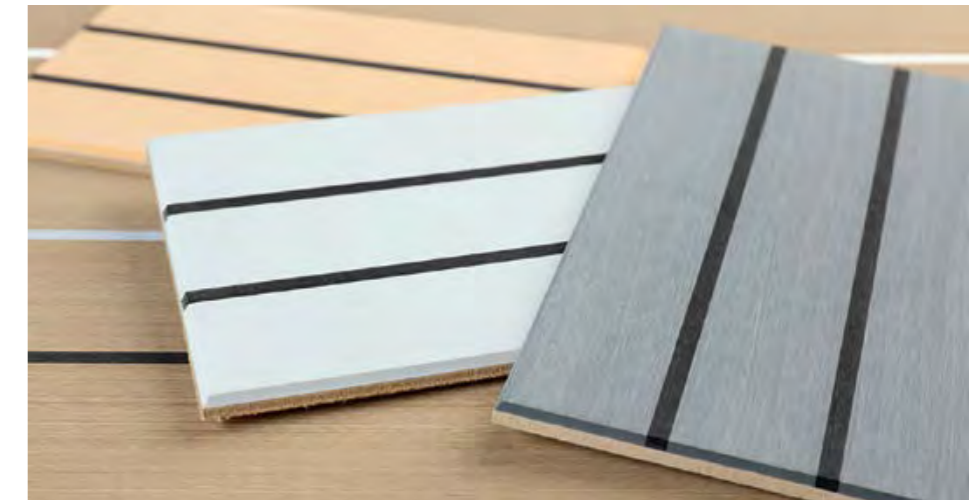

LIGHTWEIGHT DECK COVERING

Weight is an important factor when a yacht is sailing in wind and weather. A lighter deck covering is resulting in less fuel consumption and therefore in a cost-effective and sustainable solution for yacht owners. In combination with the SikaTransfloor®-352 or Sikafloor® Marine-500 series, lightweight levelling screeds an estimated weight savings of approx. 5-10 kg/m² can be achieved based upon a 10 mm average deck height.

With Sikafloor® Marine-595, Sika complements the product range, which includes aesthetical superior, low weight and noise limiting deck covering systems, creating a unique, tailor made and unmatched trusted solution for your yacht.